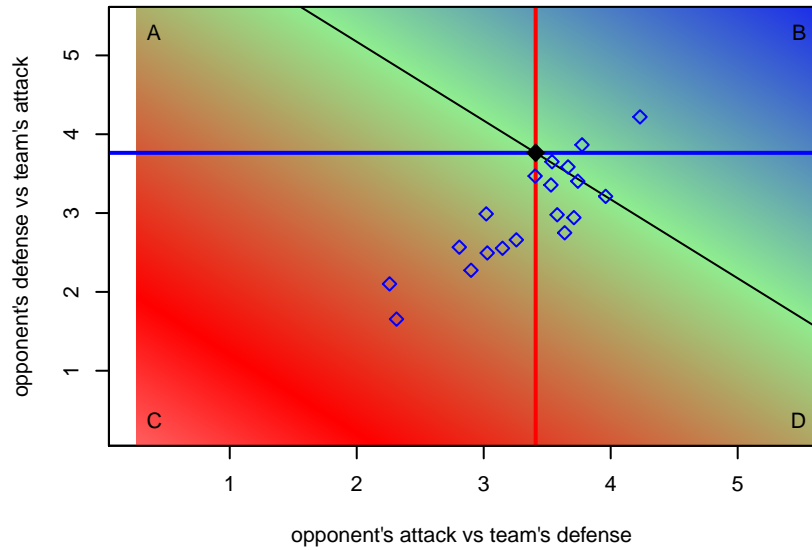

Venues played:
 2013 OYS State Cup B98
 2014 Clash At the Border Gold U16
 2014 Beaverton Cup BU16 -17 Gold
 2014 Portland Winter Showcase U16
 2014 Win OYS B98 Premier
 2014 OYS State Cup B98

Westside Timbers Copa B98
 Dots are actual minus expected GF (blue circles) and GA (red triangles).
 Blue line is smoothed change in attack strength. Red is smoothed change in defense strength.

**attack and defense variance (black dot)
relative to other teams
and top 10 in region**

**attack and defense rating
relative to others at age
and all opponents in last 13 months**

**attack and defense rating
relative to others at age
and all opponents in last 13 months**

Performance relative to 13 month average

Performance relative to 13 month average

Distribution of opponents
 Red = Lose zone, Blue = Win zone, Green = Even
 Black line separates win/lose zones

lot. A=Neither has attack advantage, B=Opponent has both attack and defense advantage, C=Opponent has both attack and defense disadvantage, D=Both have