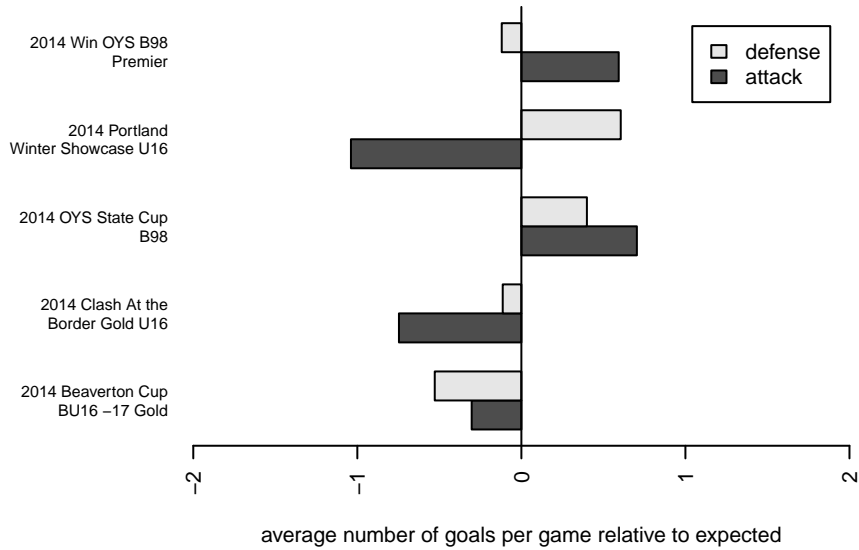

Westside Timbers Copa B98

Westside Timbers
 Beaverton, OR
 B98 total strength=1835
 attack=43.12 defense=30.24
 spr league = Win OYS B98 Premier

alt names used:
 WT 98B Copa
 Westside Timbers B98 Copa
 WST B98 Copa
 WESTSIDE TIMBERS B98 COPA (USA)
 Westside Timbers B98 Copa

Venues played:
 2013 OYS State Cup B98
 2014 Clash At the Border Gold U16
 2014 Beaverton Cup BU16 -17 Gold
 2014 Portland Winter Showcase U16
 2014 Win OYS B98 Premier
 2014 OYS State Cup B98

Westside Timbers Copa B98
 Dots are actual minus expected GF (blue circles) and GA (red triangles).
 Blue line is smoothed change in attack strength. Red is smoothed change in defense strength.

**attack and defense variance (black dot)
relative to other teams
and top 10 in region**

**attack and defense rating
relative to others at age
and all opponents in last 13 months**

**attack and defense rating
relative to others at age
and all opponents in last 13 months**

Performance relative to 13 month average

Performance relative to 13 month average

Distribution of opponents
 Red = Lose zone, Blue = Win zone, Green = Even
 Black line separates win/lose zones

lot. A=Neither has attack advantage, B=Opponent has both attack and defense advantage, C=Opponent has both attack and defense disadvantage, D=Both have