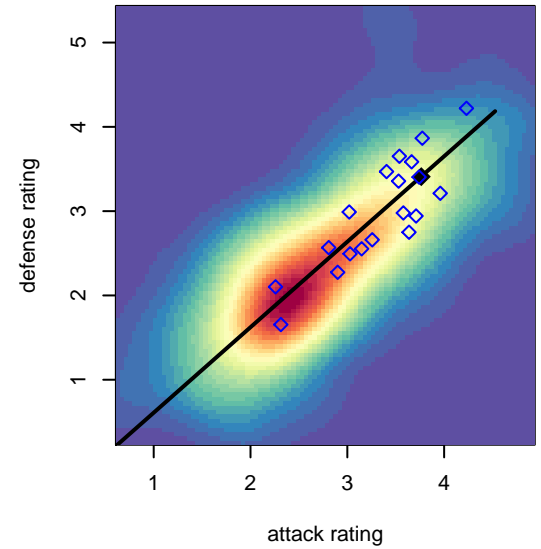

Westside Timbers Copa B98

Westside Timbers
 Beaverton, OR
 B98 total strength=1835
 attack=43.12 defense=30.24
 spr league = Win OYS B98 Premier

alt names used:
 WT 98B Copa
 Westside Timbers B98 Copa
 WST B98 Copa
 WESTSIDE TIMBERS B98 COPA (USA)
 Westside Timbers B98 Copa

Venues played:
 2013 OYS State Cup B98
 2014 Clash At the Border Gold U16
 2014 Beaverton Cup BU16 -17 Gold
 2014 Portland Winter Showcase U16
 2014 Win OYS B98 Premier
 2014 OYS State Cup B98

Westside Timbers Copa B98
 Dots are actual minus expected GF (blue circles) and GA (red triangles).
 Blue line is smoothed change in attack strength. Red is smoothed change in defense strength.

**attack and defense variance (black dot)
relative to other teams
and top 10 in region**

**attack and defense rating
relative to others at age
and all opponents in last 13 months**

**attack and defense rating
relative to others at age
and all opponents in last 13 months**

Performance relative to 13 month average

Performance relative to 13 month average

Distribution of opponents
 Red = Lose zone, Blue = Win zone, Green = Even
 Black line separates win/lose zones

lot. A=Neither has attack advantage, B=Opponent has both attack and defense advantage, C=Opponent has both attack and defense disadvantage, D=Both have