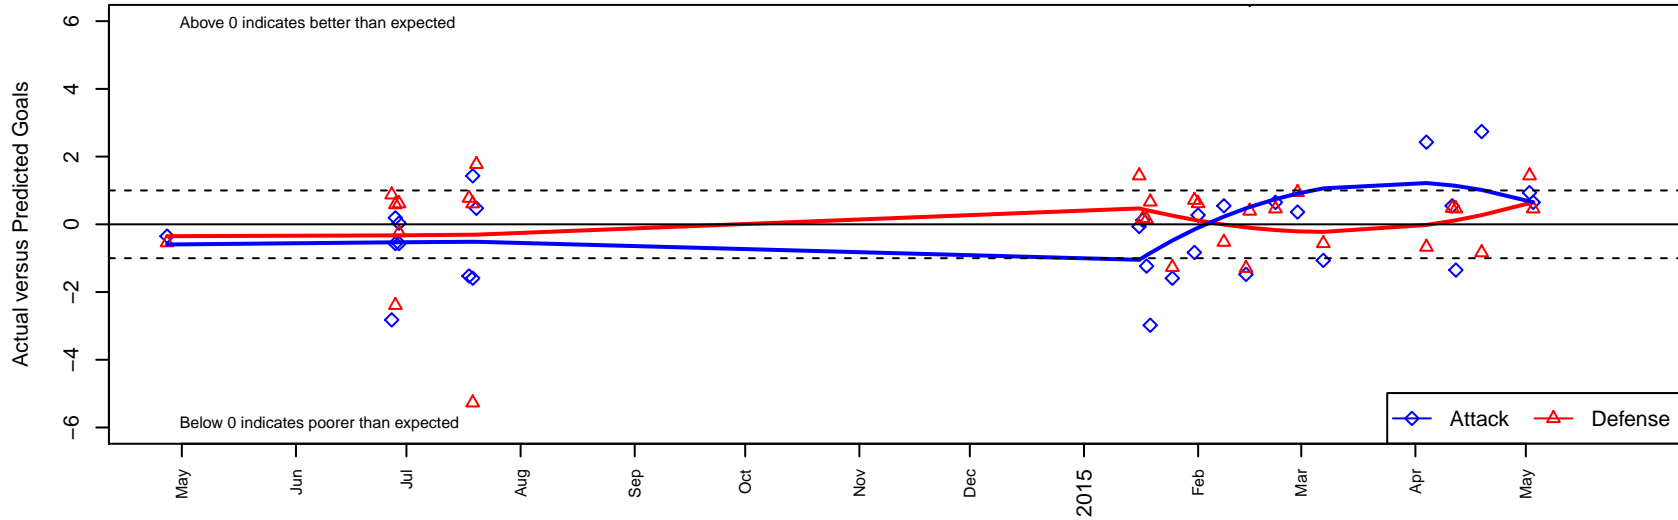

Westside Timbers Copa B98

Westside Timbers
 Beaverton, OR
 B98 total strength=1835
 attack=43.12 defense=30.24
 spr league = Win OYS B98 Premier

alt names used:
 WT 98B Copa
 Westside Timbers B98 Copa
 WST B98 Copa
 WESTSIDE TIMBERS B98 COPA (USA)
 Westside Timbers B98 Copa

Venues played:
 2013 OYS State Cup B98
 2014 Clash At the Border Gold U16
 2014 Beaverton Cup BU16 -17 Gold
 2014 Portland Winter Showcase U16
 2014 Win OYS B98 Premier
 2014 OYS State Cup B98

Westside Timbers Copa B98
 Dots are actual minus expected GF (blue circles) and GA (red triangles).
 Blue line is smoothed change in attack strength. Red is smoothed change in defense strength.

**attack and defense variance (black dot)
relative to other teams
and top 10 in region**

**attack and defense rating
relative to others at age
and all opponents in last 13 months**

**attack and defense rating
relative to others at age
and all opponents in last 13 months**

Performance relative to 13 month average

Performance relative to 13 month average

Distribution of opponents
 Red = Lose zone, Blue = Win zone, Green = Even
 Black line separates win/lose zones

lot. A=Neither has attack advantage, B=Opponent has both attack and defense advantage, C=Opponent has both attack and defense disadvantage, D=Both have